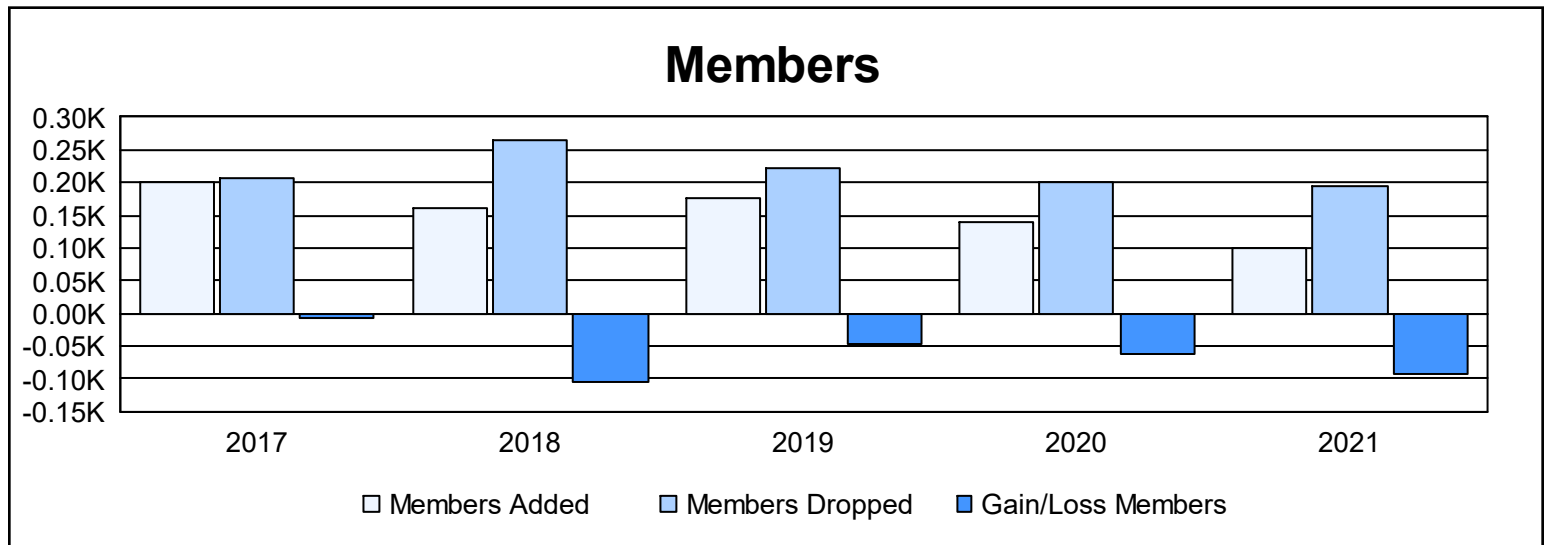

Year	New Clubs	Dropped Clubs	Gain/ Loss Clubs	New Members	Charter Members	Reinstate Members	Transfer Members	Total Member Added	Total Members Dropped	Gain/ Loss Members
2016-2017	1	2	-1	155	22	3	20	200	206	-6
2017-2018	0	2	-2	132	0	4	24	160	264	-104
2018-2019	0	1	-1	136	0	11	30	177	223	-46
2019-2020	1	0	1	98	20	4	19	141	202	-61
2020-2021	2	3	-1	43	40	8	8	99	193	-94
<b>Average</b>	<b>1</b>	<b>2</b>	<b>-1</b>	<b>113</b>	<b>16</b>	<b>6</b>	<b>20</b>	<b>155</b>	<b>218</b>	<b>-62</b>

### Membership Composition June 2021 Cumulative