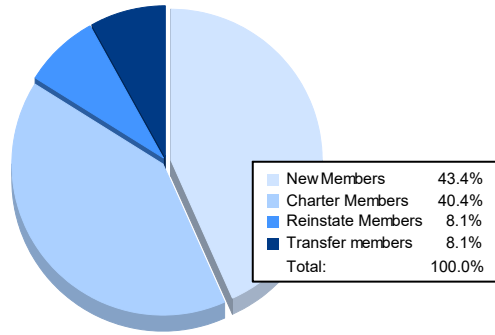

Year	New Clubs	Dropped Clubs	Gain/ Loss Clubs	New Members	Charter Members	Reinstate Members	Transfer Members	Total Member Added	Total Members Dropped	Gain/ Loss Members
2016-2017	1	2	-1	155	22	3	20	200	206	-6
2017-2018	0	2	-2	132	0	4	24	160	264	-104
2018-2019	0	1	-1	136	0	11	30	177	223	-46
2019-2020	1	0	1	98	20	4	19	141	202	-61
2020-2021	2	3	-1	43	40	8	8	99	193	-94
<b>Average</b>	<b>1</b>	<b>2</b>	<b>-1</b>	<b>113</b>	<b>16</b>	<b>6</b>	<b>20</b>	<b>155</b>	<b>218</b>	<b>-62</b>

### Membership Composition June 2021 Cumulative