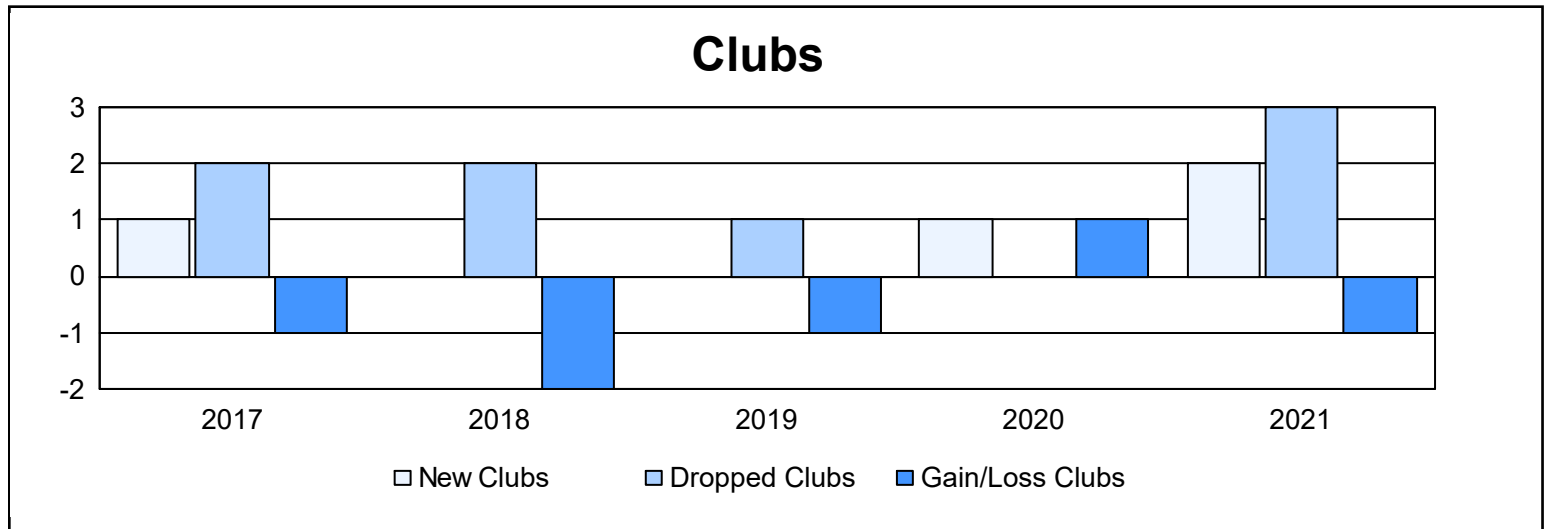

Year	New Clubs	Dropped Clubs	Gain/ Loss Clubs	New Members	Charter Members	Reinstate Members	Transfer Members	Total Member Added	Total Members Dropped	Gain/ Loss Members
2016-2017	1	2	-1	155	22	3	20	200	206	-6
2017-2018	0	2	-2	132	0	4	24	160	264	-104
2018-2019	0	1	-1	136	0	11	30	177	223	-46
2019-2020	1	0	1	98	20	4	19	141	202	-61
2020-2021	2	3	-1	43	40	8	8	99	193	-94
<b>Average</b>	<b>1</b>	<b>2</b>	<b>-1</b>	<b>113</b>	<b>16</b>	<b>6</b>	<b>20</b>	<b>155</b>	<b>218</b>	<b>-62</b>

### Membership Composition June 2021 Cumulative